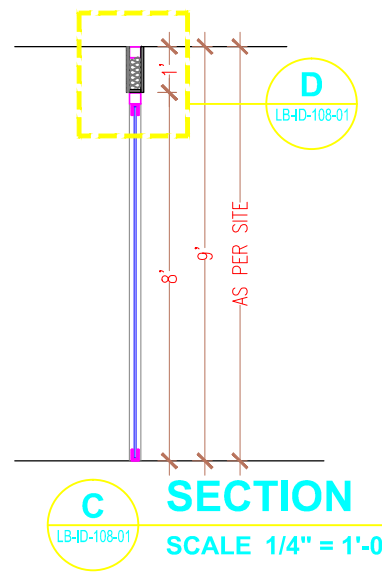

B FRONT ELEVATION
 LB-ID-108-01
 SCALE 1/4" = 1'-0"

E SECTIONAL ELEVATION
 LB-ID-108-01
 SCALE 1/4" = 1'-0"

A GLASS PARTITION DETAIL PLAN
 LB-ID-108-01
 SCALE 1/4" = 1'-0"

D DETAIL
 LB-ID-108-01
 SCALE 1" = 1'-0"

C SECTION
 LB-ID-108-01
 SCALE 1/4" = 1'-0"

FOR APPROVAL

REVISION:	PROJECT:	GIFT UNIVERSITY Lohian Wala, Gujranwala.	
	DATE:	21 MAY 2019	
Designed by: Syed Kashif Drawn by: Abu-bakar Approved by: AK SCALE:	DRAWING TITLE AND NUMBER:	LIBRARY GLASS PARTITION DETAILS GUG/LB/ID-108-01	
	DLVRD. ON:	21 OCT. 2019	
AK DESIGN STUDIO ARCHITECTURE.....INTERIOR.....LANDSCAPE.....CONSTRUCTION	CHECKED BY:	A.K	
274/A , Block-C , Faisal Town Lahore. Phone : 0345-0010303, 042-35161288	THESE DRAWINGS REMAIN THE PROPERTY OF AK DESIGN STUDIO & ANY UNAUTHORIZED REPRODUCTION IS PROSECUTABLE		