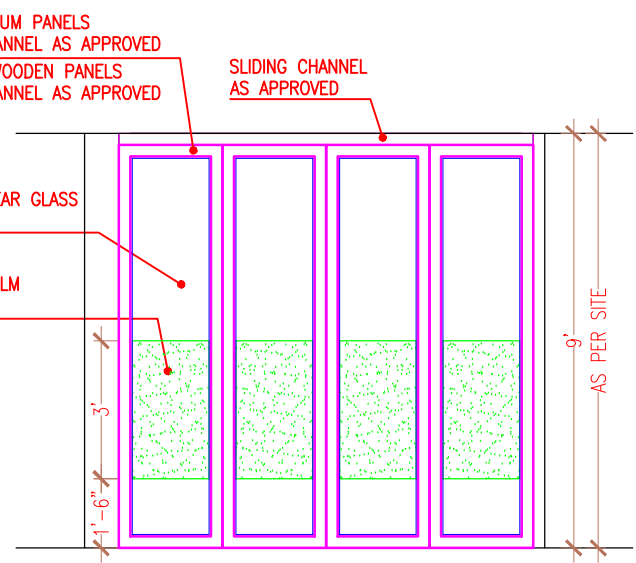

B FRONT ELEVATION
 LB-ID-108-01
 SCALE 1/4" = 1'-0"

E SECTIONAL ELEVATION
 LB-ID-108-01
 SCALE 1/4" = 1'-0"

A GLASS PARTITION DETAIL PLAN
 LB-ID-108-01
 SCALE 1/4" = 1'-0"

D DETAIL
 LB-ID-108-01
 SCALE 1" = 1'-0"

C SECTION
 LB-ID-108-01
 SCALE 1/4" = 1'-0"

FOR APPROVAL

REVISION:	PROJECT:	GIFT UNIVERSITY Lohian Wala, Gujranwala.	
	DATE:	21 MAY 2019	
Designed by: Syed Kashif Drawn by: Abu-bakar Approved by: AK SCALE:	DRAWING TITLE AND NUMBER:	LIBRARY GLASS PARTITION DETAILS GUG/LB/ID-108-01	
	DLVRD. ON:	21 OCT. 2019	
AK DESIGN STUDIO ARCHITECTURE.....INTERIOR.....LANDSCAPE.....CONSTRUCTION	CHECKED BY:	A.K	
274/A , Block-C , Faisal Town Lahore. Phone : 0345-0010303, 042-35161288	THESE DRAWINGS REMAIN THE PROPERTY OF AK DESIGN STUDIO & ANY UNAUTHORIZED REPRODUCTION IS PROSECUTABLE		