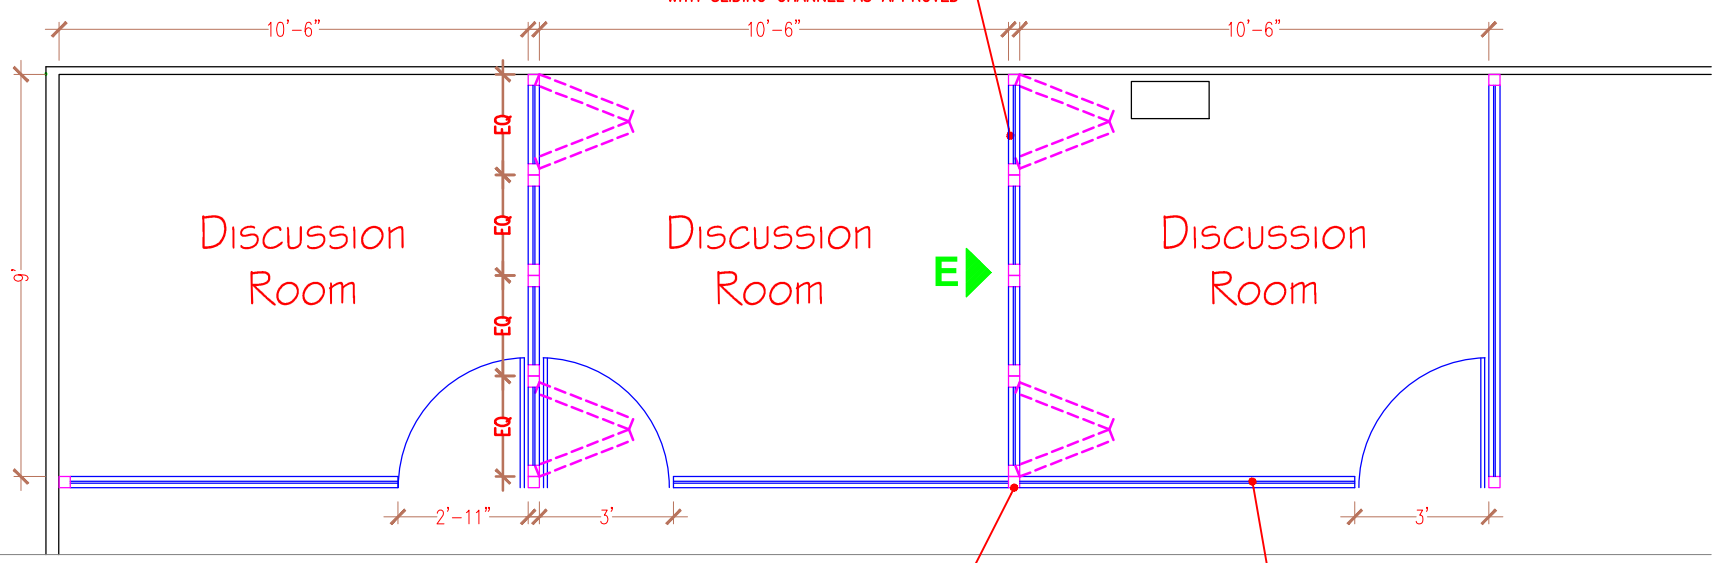

B FRONT ELEVATION
 LB-ID-108-01
 SCALE 1/4" = 1'-0"

E SECTIONAL ELEVATION
 LB-ID-108-01
 SCALE 1/4" = 1'-0"

A GLASS PARTITION DETAIL PLAN
 LB-ID-108-01
 SCALE 1/4" = 1'-0"

D DETAIL
 LB-ID-108-01
 SCALE 1" = 1'-0"

C SECTION
 LB-ID-108-01
 SCALE 1/4" = 1'-0"

FOR APPROVAL

REVISION:	PROJECT:	GIFT UNIVERSITY Lohian Wala, Gujranwala.	
	DATE:	21 MAY 2019	
Designed by: Syed Kashif Drawn by: Abu-bakar Approved by: AK SCALE:	DRAWING TITLE AND NUMBER:	LIBRARY GLASS PARTITION DETAILS GUG/LB/ID-108-01	
	DLVRD. ON:	21 OCT. 2019	
AK DESIGN STUDIO ARCHITECTURE.....INTERIOR.....LANDSCAPE.....CONSTRUCTION	CHECKED BY:	A.K	
274/A , Block-C , Faisal Town Lahore. Phone : 0345-0010303, 042-35161288	THESE DRAWINGS REMAIN THE PROPERTY OF AK DESIGN STUDIO & ANY UNAUTHORIZED REPRODUCTION IS PROSECUTABLE		