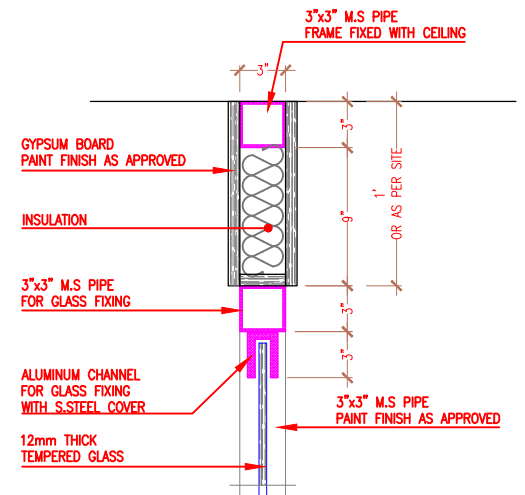

B FRONT ELEVATION
 LB-ID-108-01
 SCALE 1/4" = 1'-0"

E SECTIONAL ELEVATION
 LB-ID-108-01
 SCALE 1/4" = 1'-0"

A GLASS PARTITION DETAIL PLAN
 LB-ID-108-01
 SCALE 1/4" = 1'-0"

D DETAIL
 LB-ID-108-01
 SCALE 1" = 1'-0"

C SECTION
 LB-ID-108-01
 SCALE 1/4" = 1'-0"

FOR APPROVAL

REVISION:	PROJECT:	GIFT UNIVERSITY Lohian Wala, Gujranwala.	
	DATE:	21 MAY 2019	
Designed by: Syed Kashif Drawn by: Abu-bakar Approved by: AK SCALE:	DRAWING TITLE AND NUMBER:	LIBRARY GLASS PARTITION DETAILS GUG/LB/ID-108-01	
	DLVRD. ON:	21 OCT. 2019	
AK DESIGN STUDIO ARCHITECTURE.....INTERIOR.....LANDSCAPE.....CONSTRUCTION	CHECKED BY:	A.K	
274/A , Block-C , Faisal Town Lahore. Phone : 0345-0010303, 042-35161288	THESE DRAWINGS REMAIN THE PROPERTY OF AK DESIGN STUDIO & ANY UNAUTHORIZED REPRODUCTION IS PROSECUTABLE		